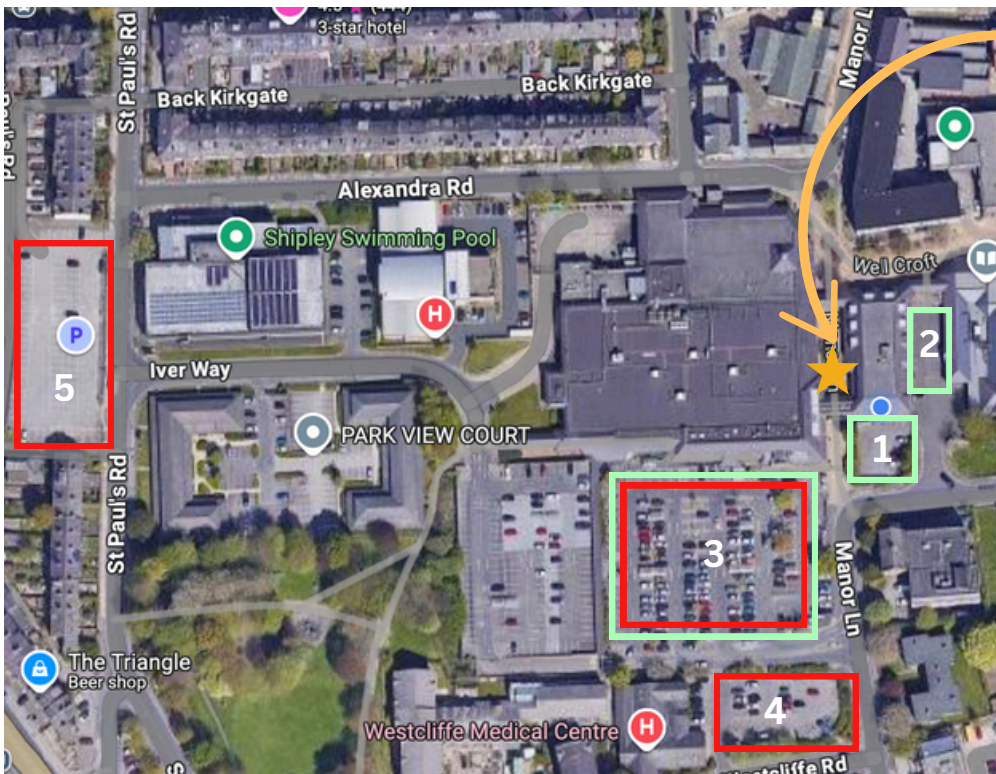

# HOW TO FIND US

We are located on Well Croft, next to Asda Supermarket. Our doors are the double doors in between Cafe Oasis and Betfred.

 what3words

[w3w.co/stick.dance.stray](https://w3w.co/stick.dance.stray)

# PARKING

\*When the Asda store is open they have 2 hours free parking however using the car park outside these times will incur a parking fine unless you check the signs and pay for parking with JustPark. Alternative parking can be found below. Please ensure that if parking in the free spaces (green) you are not parking in assigned spaces (these are clearly sign posted). Red parking is chargeable.

## ★ The Activity Den

1. Wellcroft House
2. Library
3. Asda\*
4. Westcliffe Road  
£3.50 over 2hrs
5. Shipleigh Pool  
BD18 3ER  
£1ph £4 over 3hr

Parking charges and tariffs are per the council website in September 2024. Please check parking details on arrival to ensure you are parking correctly. TAD accept no responsibility for parking fines.